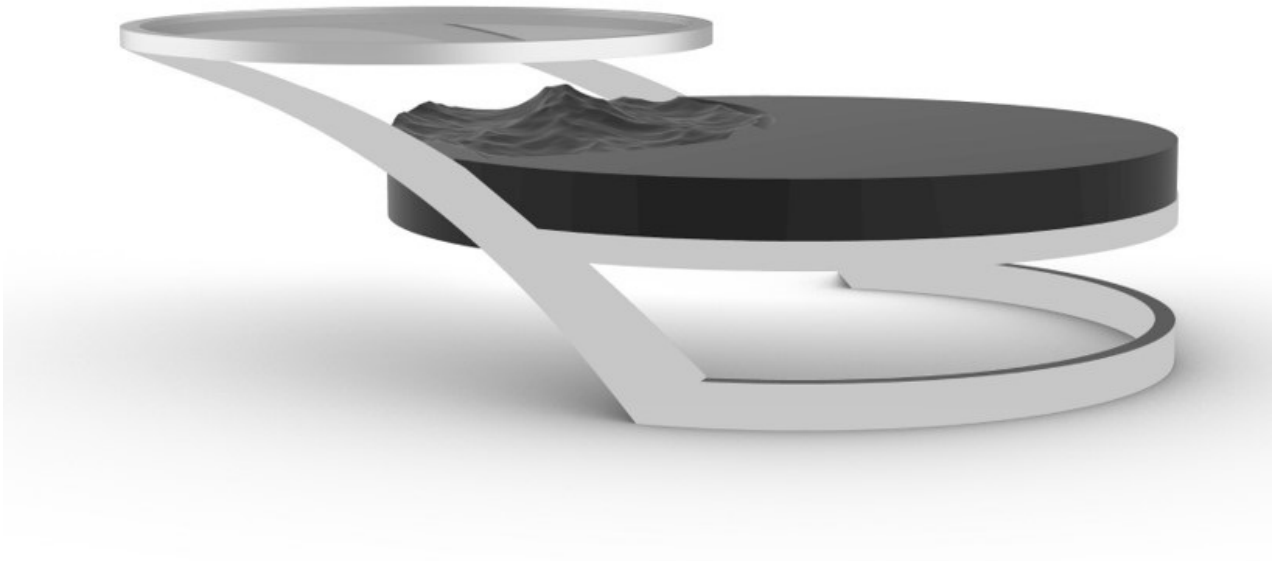

Photo credit: cridlandphoto.com

MOTOR YACHT ODESSA

EXTERIOR LOUNGE CHAIRS AND TABLES, DESIGNED BY ARMANI CASA

FORT LAUDERDALE, FL

OCEANIA CONCEPT RENDERING
POLISHED STAINLESS STEEL FRAME WITH CUSTOM CNC WAVE INSERT